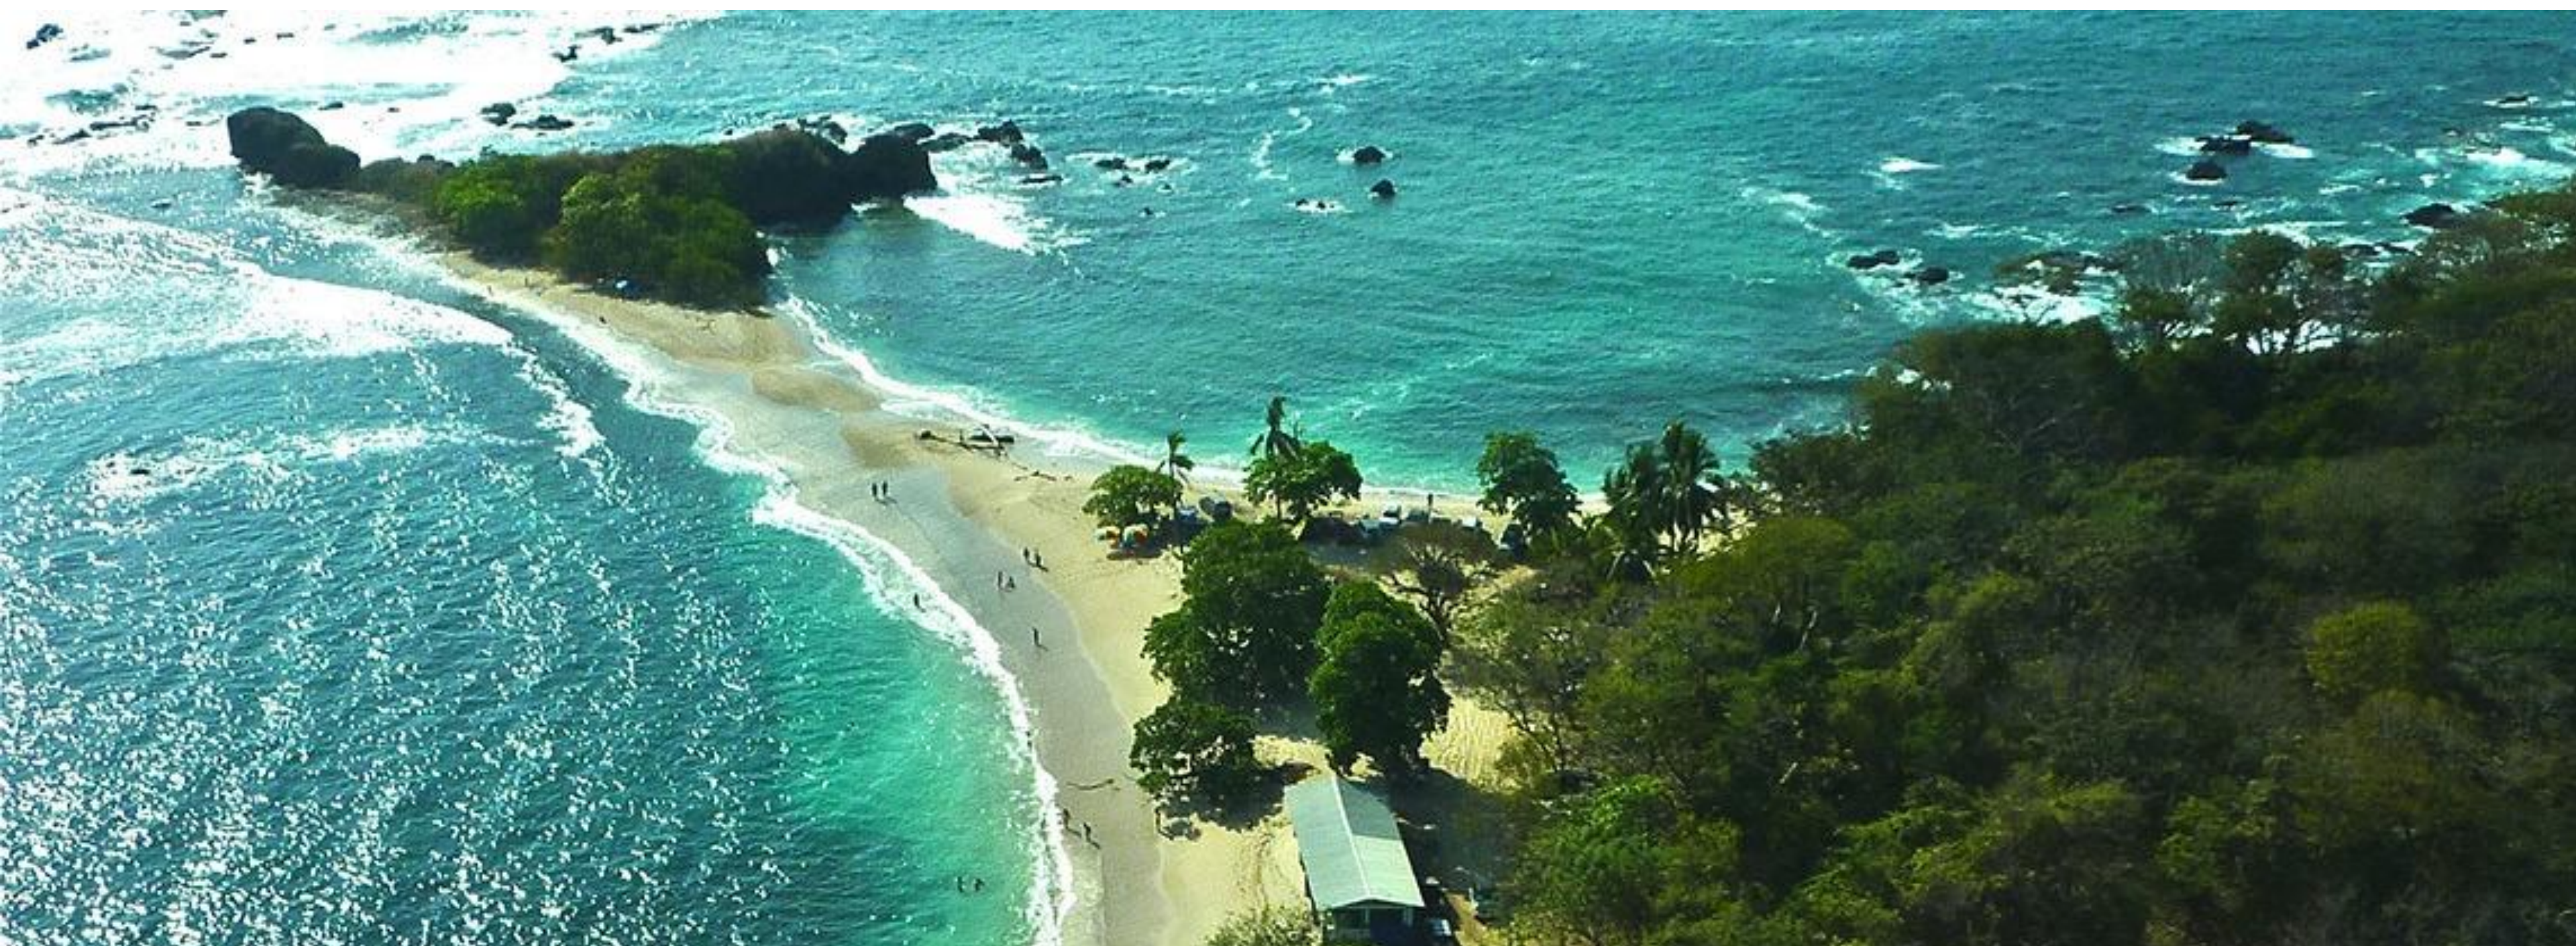

OCEANIC

GUANACASTE - COSTA RICA

Relax in Paradise !!!

OCEANIC
GUANACASTE - COSTA RICA

Costa Rica

PROVINCIA: GUANACASTE
CANTÓN: SANTA CRUZ
DISTRITO: CUAJINIQUIL

OCEANIC is located in the province of Guanacaste in the north-western area of Costa Rica. More than \$2 billion dollars have been invested here in the past few years, in different developments. 5 star hotels like: Four Seasons, J.W. Marriot, Sol Meliá and Hyatt, various resorts, residential condominiums and shopping centers. OCEANIC is surrounded by beautiful natural settings: It's 5 minutes from the Ostional National Park, where Carey turtles deposit their eggs in large numbers during the months of August and September; the beaches are white sand and the waters are calm.

Relax in Paradise !!!

OCEANIC

GUANACASTE - COSTA RICA

Relax in Paradise !!!

TAMARINDO – PINILLA – AVELLANAS -

OSTIONAL – NOSARA – SAMARA -

S o r r o u n d i n g s

L i f e s t y l e

San Juanillo / Guanacaste / Costa Rica