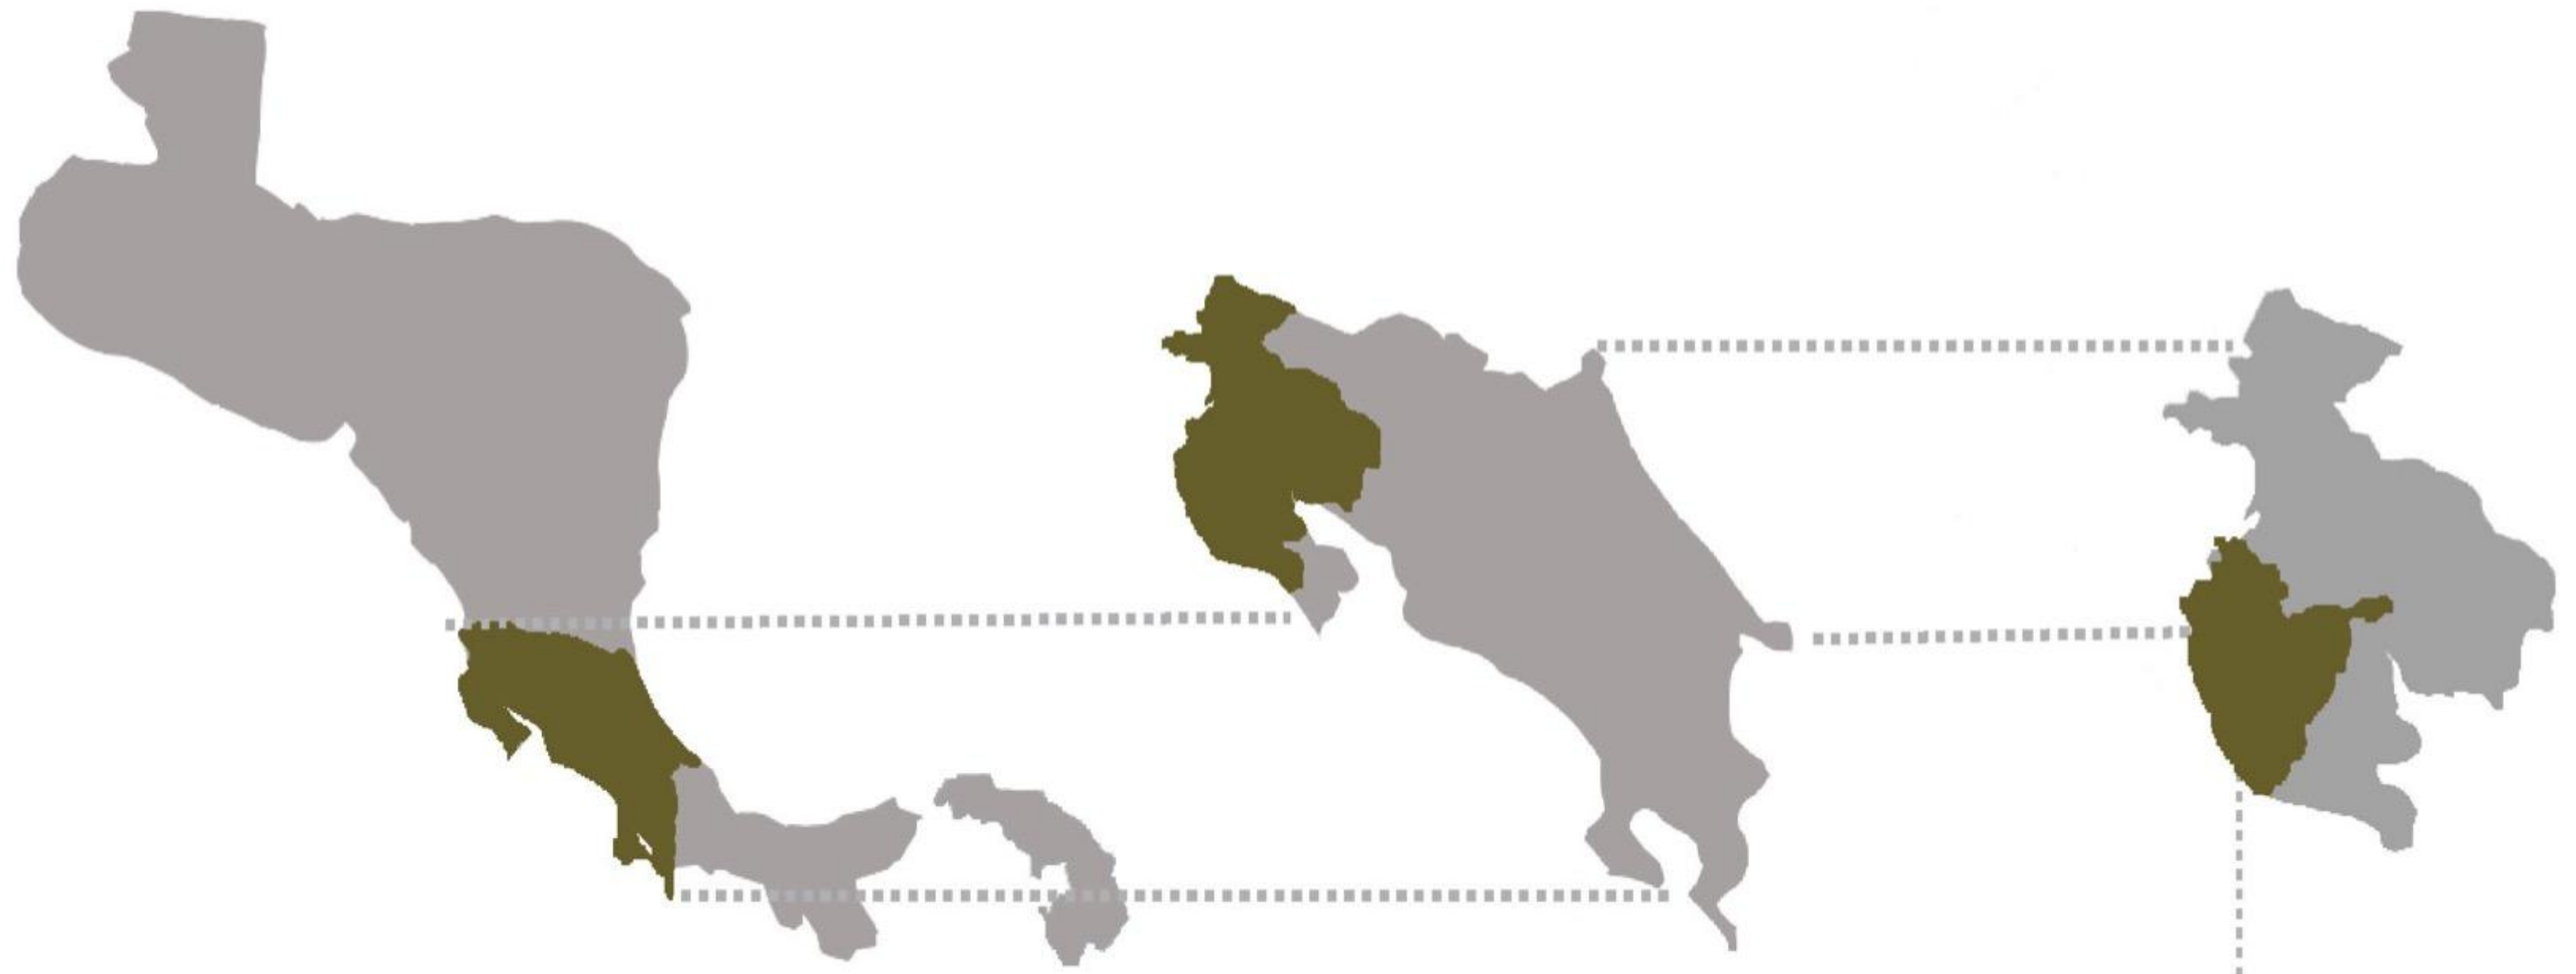

OCEANIC

GUANACASTE - COSTA RICA

Relax in Paradise !!!

OCEANIC
GUANACASTE - COSTA RICA

Costa Rica

PROVINCIA: GUANACASTE
CANTÓN: SANTA CRUZ
DISTRITO: CUAJINIQUIL

OCEANIC is located in the province of Guanacaste in the north-western area of Costa Rica. More than \$2 billion dollars have been invested here in the past few years, in different developments. 5 star hotels like: Four Seasons, J.W. Marriot, Sol Meliá and Hyatt, various resorts, residential condominiums and shopping centers. OCEANIC is surrounded by beautiful natural settings: It's 5 minutes from the Ostional National Park, where Carey turtles deposit their eggs in large numbers during the months of August and September; the beaches are white sand and the waters are calm.

Relax in Paradise !!!

OCEANIC

GUANACASTE - COSTA RICA

Relax in Paradise !!!

TAMARINDO – PINILLA – AVELLANAS -

OSTIONAL – NOSARA – SAMARA -

S o r r o u n d i n g s

L i f e s t y l e

San Juanillo / Guanacaste / Costa Rica